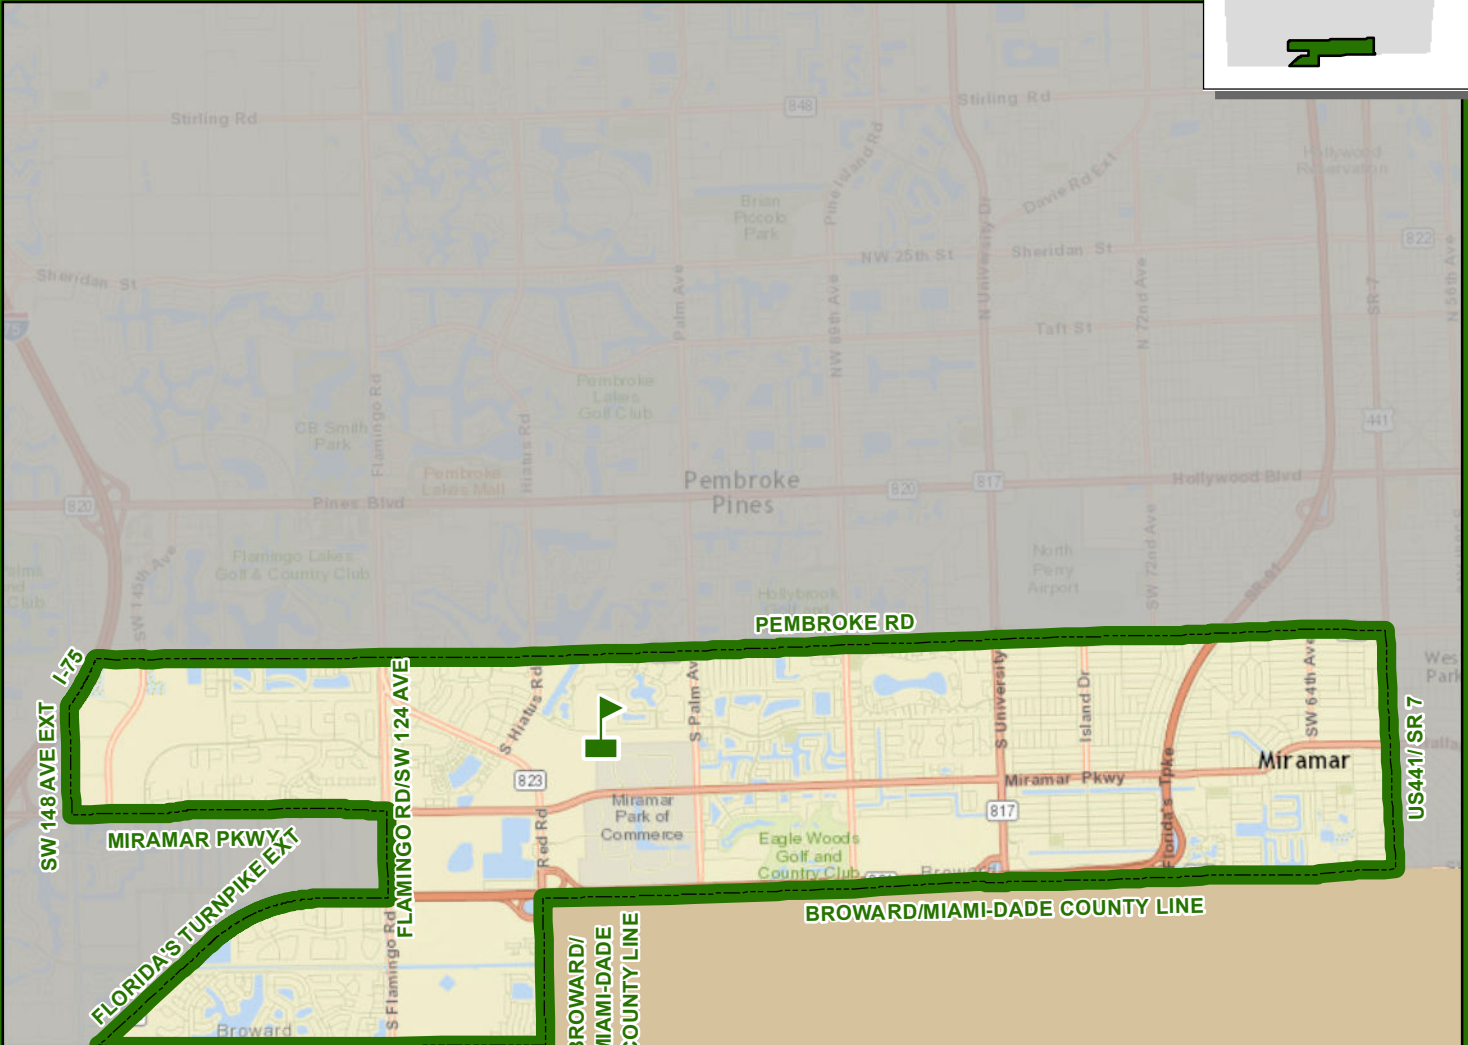

NEW RENAISSANCE MIDDLE SCHOOL

10701 MIRAMAR BOULEVARD
MIRAMAR, FLORIDA 33027
754-323-3500

Innovative Program

NEW RENAISSANCE

Service Layer Credits: Sources: Esri, HERE, DeLorme, USGS, Intermap, incrementP Corp., NRCAN, Esri Japan, METI, Esri China (Hong Kong), Esri (Thailand), TomTom, MapmyIndia, © OpenStreetMap contributors, and the GIS User Community

THIS MAP IS FOR CONCEPTUAL PURPOSES ONLY AND SHOULD NOT BE USED FOR LEGAL BOUNDARY DETERMINATIONS